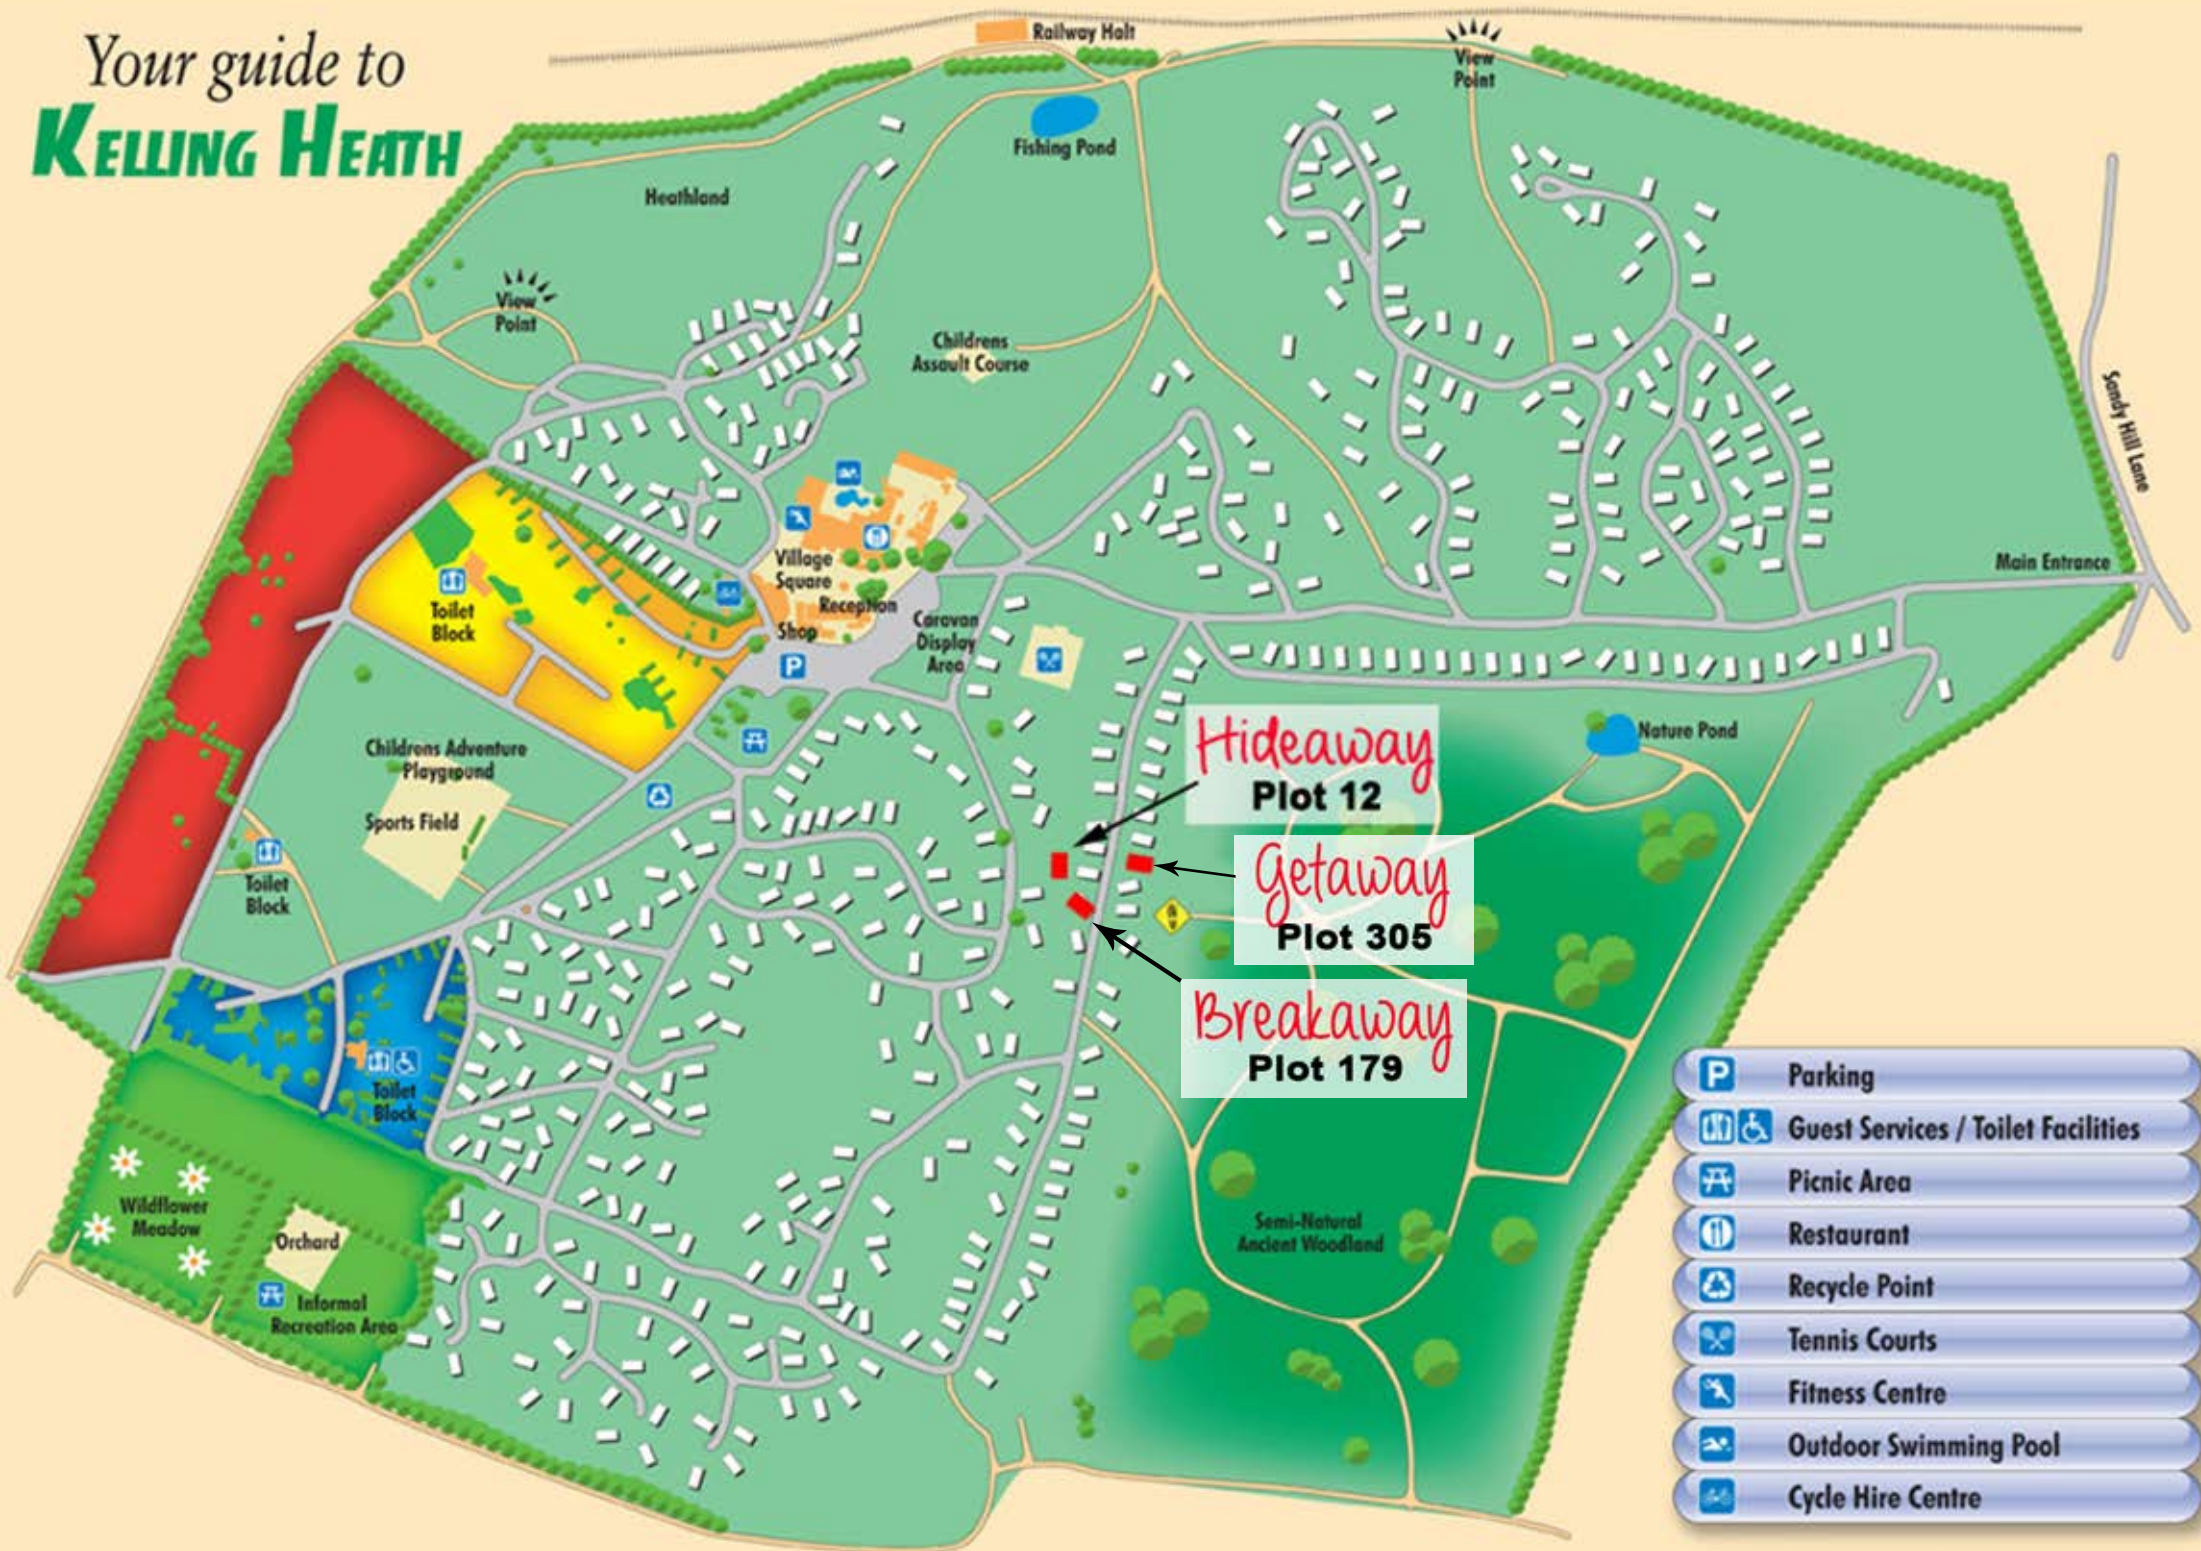

# Your guide to **KELLING HEATH**

*Hideaway*  
**Plot 12**

*Getaway*  
**Plot 305**

*Breakaway*  
**Plot 179**

- Parking
- Guest Services / Toilet Facilities
- Picnic Area
- Restaurant
- Recycle Point
- Tennis Courts
- Fitness Centre
- Outdoor Swimming Pool
- Cycle Hire Centre